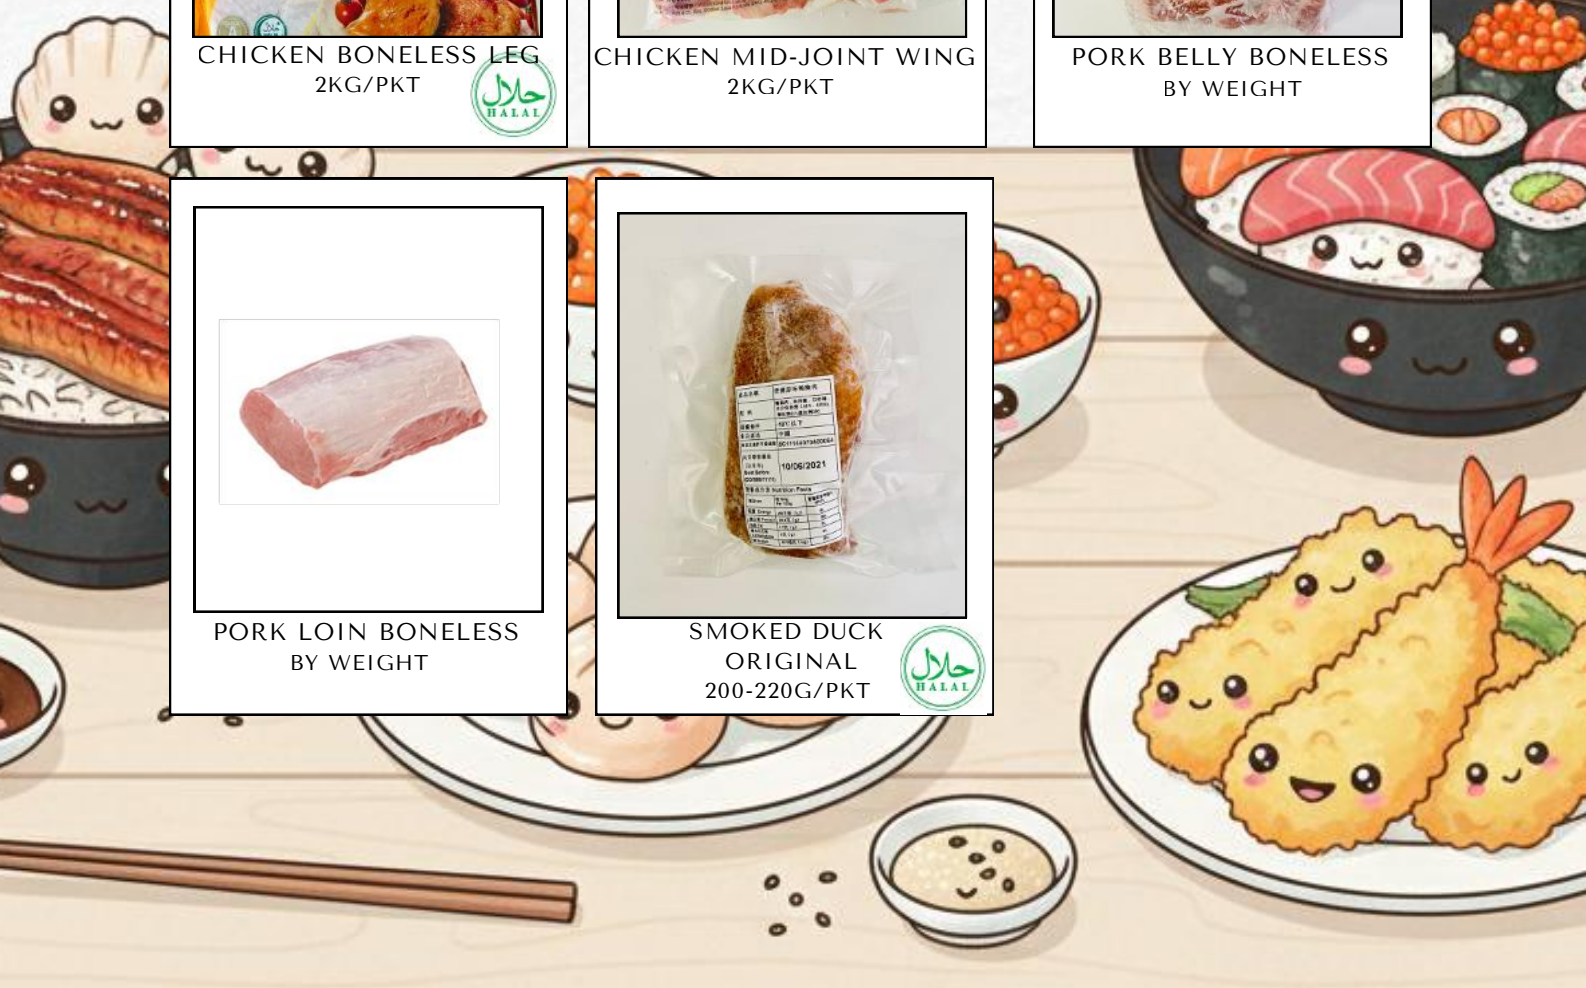

HANPEN JFDA
10PCS/PKT

Meat - Poultry

肉類と鶏肉

BEEF SUKIYAKI SLICED RIBEYE
2KG/PKT

PORK BELLY SLICED
2KG/PKT

PORK CHAR SIUW
1KG/PKT

CHICKEN BONELESS LEG
2KG/PKT

CHICKEN MID-JOINT WING
2KG/PKT

PORK BELLY BONELESS
BY WEIGHT

PORK LOIN BONELESS
BY WEIGHT

SMOKED DUCK
ORIGINAL
200-220G/PKT

Bean/豆

ABURA AGE
50G/3PCS/PKT

AGE GOMA TOFU
24PCS/PKT

NATTO TUBE
300G/PKT

NATTO 3IN1
35GX3/PKT